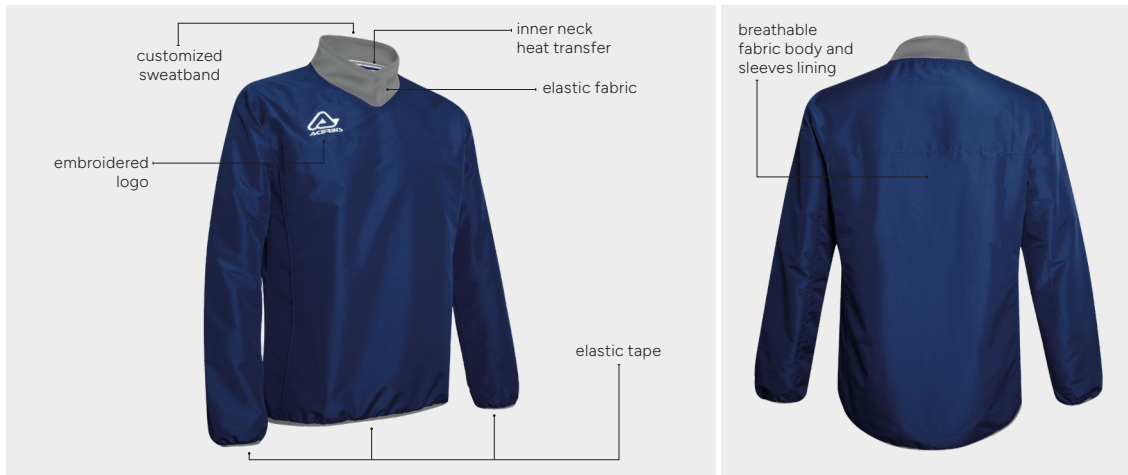

0022725.

Until: FEB 2027

BELATRIX Rain Jacket

100% POLYESTER
100 GSM

RIPTEx
RIPSTOPTEx

4XS*	CODE: 071
3XS*	CODE: 059
XXS*	CODE: 060
XS*	CODE: 061
S	CODE: 062
M	CODE: 064
L	CODE: 066
XL	CODE: 068
XXL	CODE: 069
3XL	CODE: 070
4XL	CODE: 076

BLACK
090.

BLUE
040.

STOP
DISCONTINUED
MODEL

0910079.

Until: FEB 2028