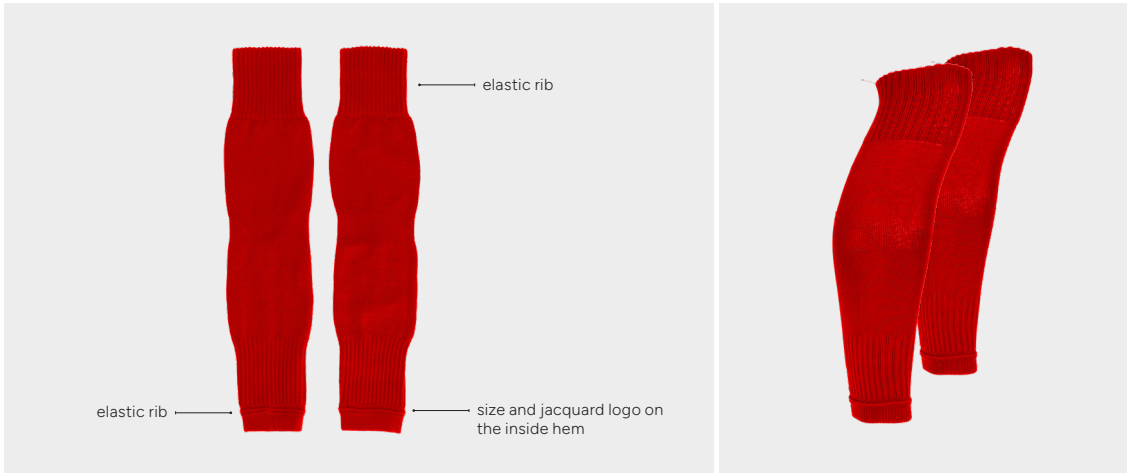

0912184.

Continuous Product

ATLANTIS Socks No Feet