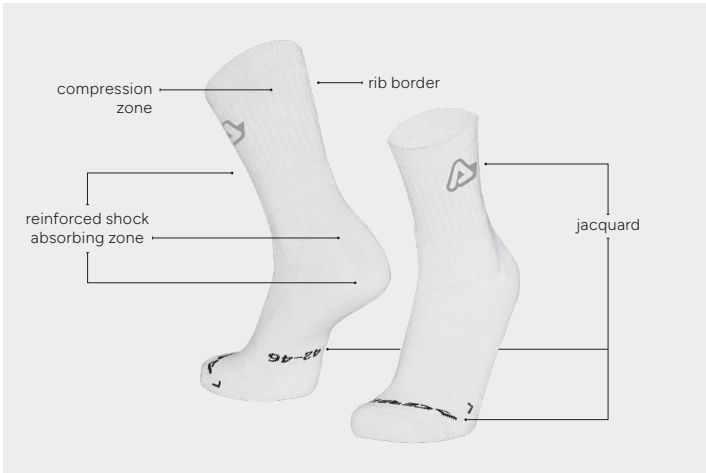

0910257.

Until: FEB 2027

DYNAMIC Socks

M	38/42	CODE: 064
L	42/46	CODE: 066
XL	46/50	CODE: 068

70% POLYESTER
15% COTTON
13% POLYAMIDE
2% ELASTANE

0910905.

Continuous Product

JOLLY Socks