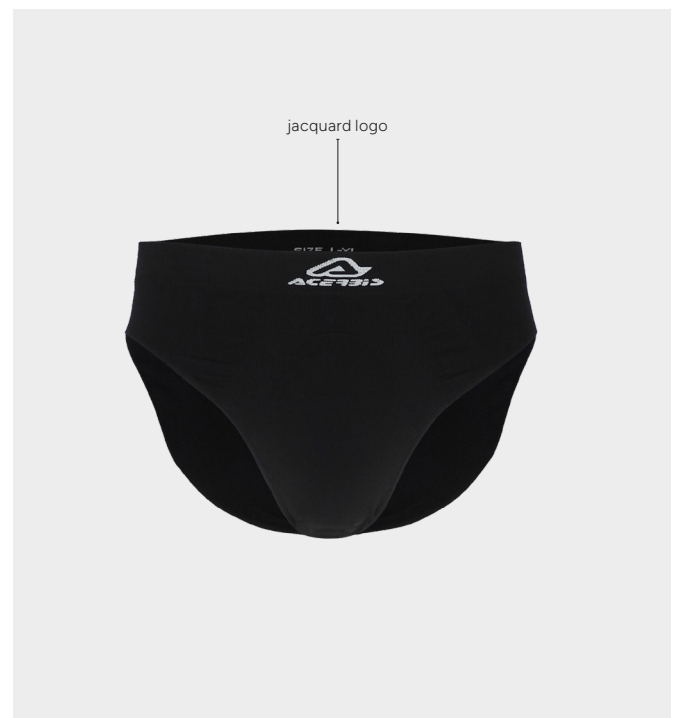

BOOTE Bag

0910835.090

100% POLYESTER
165 GSM

SIZE: 36X50 CM

SHOES Bag

0022549.063

SIZE 32x41 CM

100% POLYESTER
210D

EVO 2 Slippers

0910585.090

40	CODE:040	43	CODE:043	100% EVA
41	CODE:041	44	CODE:044	
42	CODE:042	45	CODE:045	

EVO Slip

0910906.090

S/M	CODE: 063	96% POLYAMIDE 4% ELASTANE
L/XL	CODE: 067	

EVO Towel

0022715.040