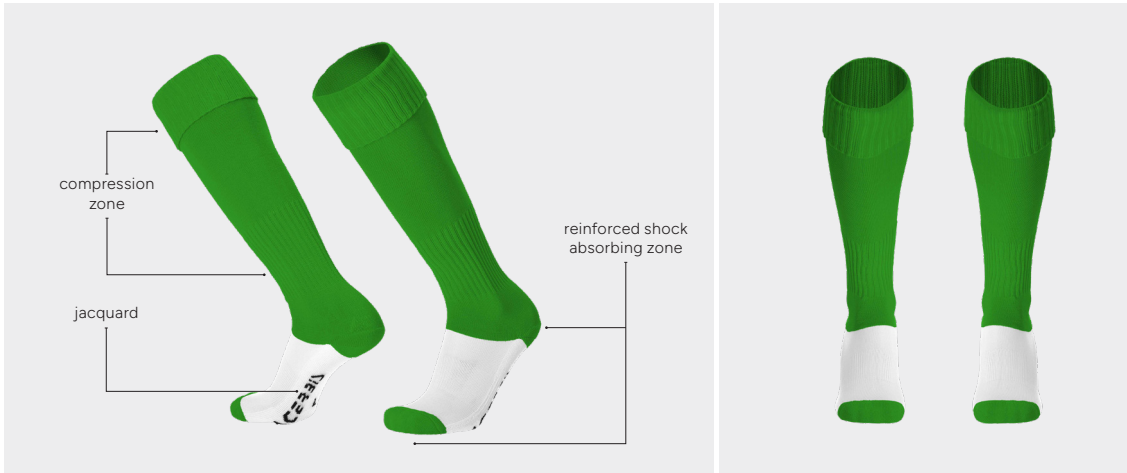

0010315.

Continuous Product

ATLANTIS Socks

5 Pack

Available in working days **30**

90% POLYESTER
7% POLYAMIDE
3% ELASTANE

XXS	30/34	CODE: 060
S	34/38	CODE: 062
M	38/42	CODE: 064
L	42/46	CODE: 066
XL	46/50	CODE: 068