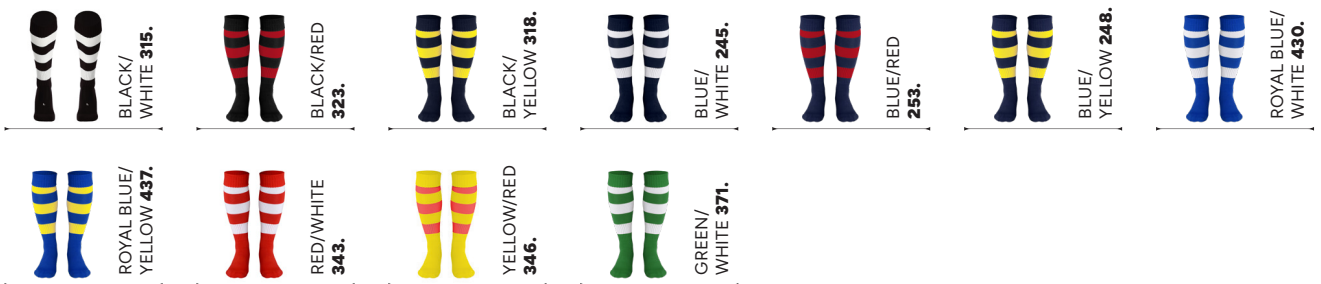

Continuous
Product

DOUBLE Socks

5 Pack

Available in working days **30**

90% POLYESTER 7% POLYAMIDE 3% ELASTANE	
XXS	30/34 CODE: 060
S	34/38 CODE: 062
M	38/42 CODE: 064
L	42/46 CODE: 066
XL	46/50 CODE: 068