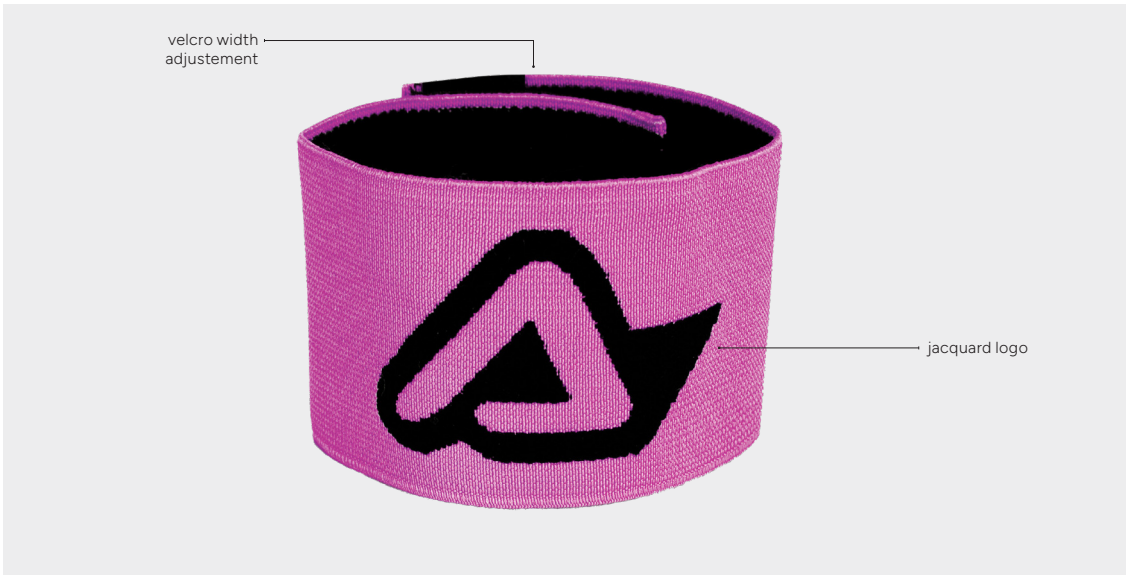

5 Pack

EVO Gloves

100% ACRYLIC	
S	CODE: 062
M	CODE: 064
L	CODE: 066

0011699.

5 Pack

EVO Captain Armband

S	CODE: 062
L	CODE: 066

90% POLYESTER	
10% ELASTANE	