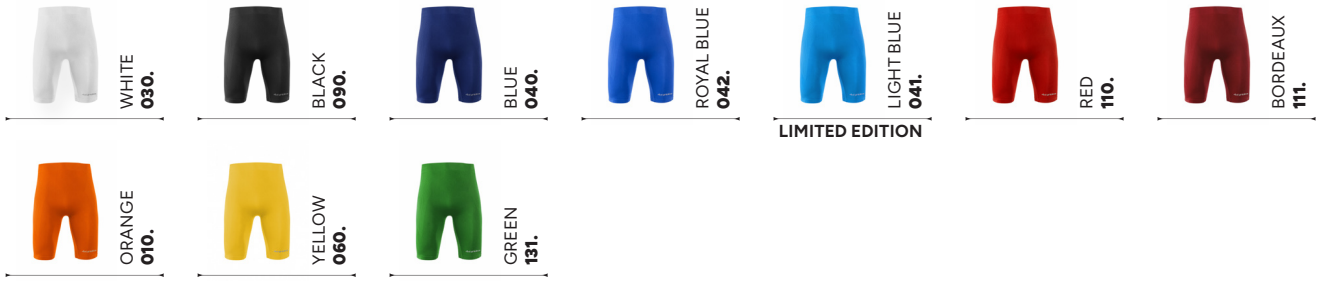

0910030.

Until: FEB 2027

EVO Shorts Underwear

92% POLYAMIDE
8% ELASTANE
195 GSM

4XS/3XS	CODE: 081
XXS/XS	CODE: 082
S/M	CODE: 063
L/XL	CODE: 067

0910031.

Until: FEB 2027

EVO Pants Underwear