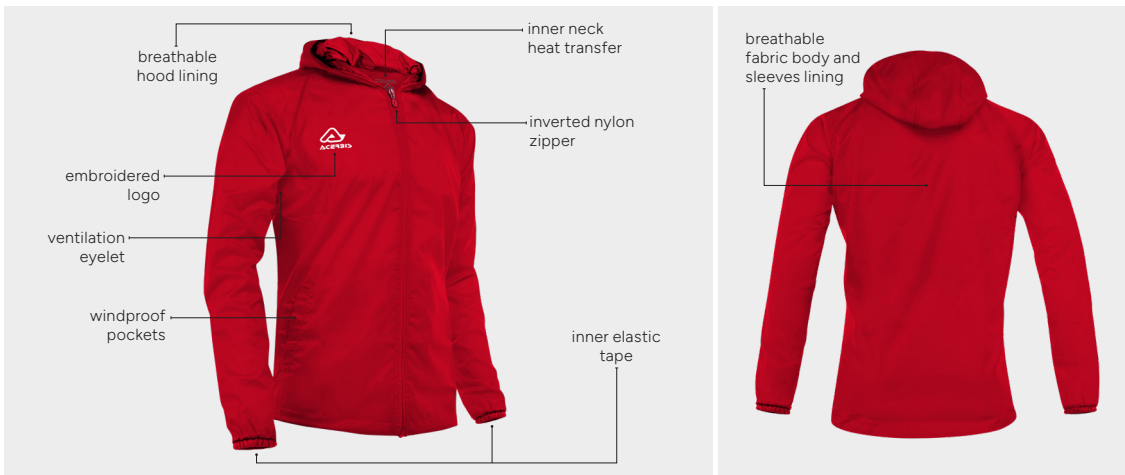

0910909.

Until: FEB 2028

IXIA Rain Jacket

100% POLYESTER
100 GSM

RIPTEX
RIPSTOPTEX

4XS	CODE: 071
3XS	CODE: 059
XXS	CODE: 060
XS	CODE: 061
S	CODE: 062
M	CODE: 064
L	CODE: 066
XL	CODE: 068
XXL	CODE: 069
3XL	CODE: 070
4XL	CODE: 076