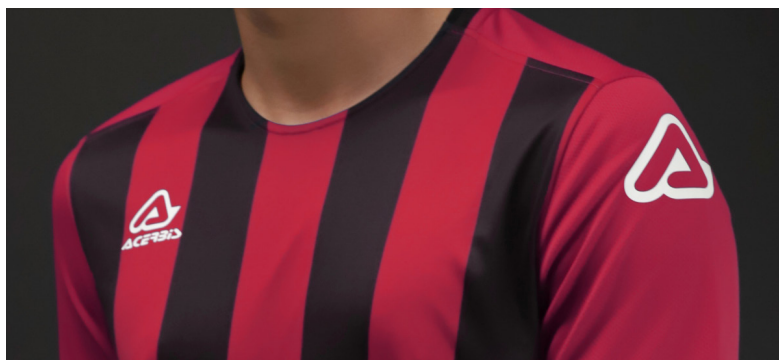

STXPRO
SOFTEXPRO

4XS	CODE: 071
3XS	CODE: 059
XXS	CODE: 060
XS	CODE: 061
S	CODE: 062
M	CODE: 064
L	CODE: 066
XL	CODE: 068
XXL	CODE: 069

0911300.

Until: FEB 2028

ARTEMIZ Jersey

COMPETITION

100% POLYESTER
120 GSM