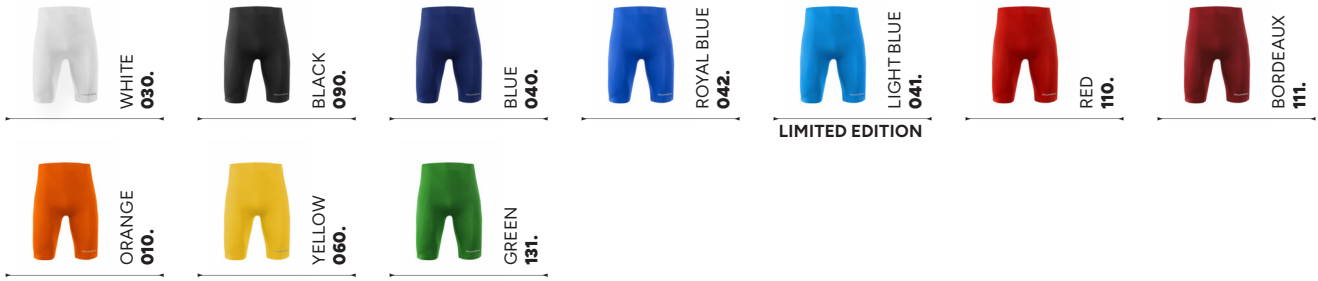

92% POLYAMIDE
8% ELASTANE
195 GSM

4XS/3XS	CODE: 081
XXS/XS	CODE: 082
S/M	CODE: 063
L/XL	CODE: 067

0910031.

Until: FEB 2027

EVO Pants Underwear

92% POLYAMIDE
8% ELASTANE
195 GSM

BLUE 040.

S/M	CODE: 063
L/XL	CODE: 067