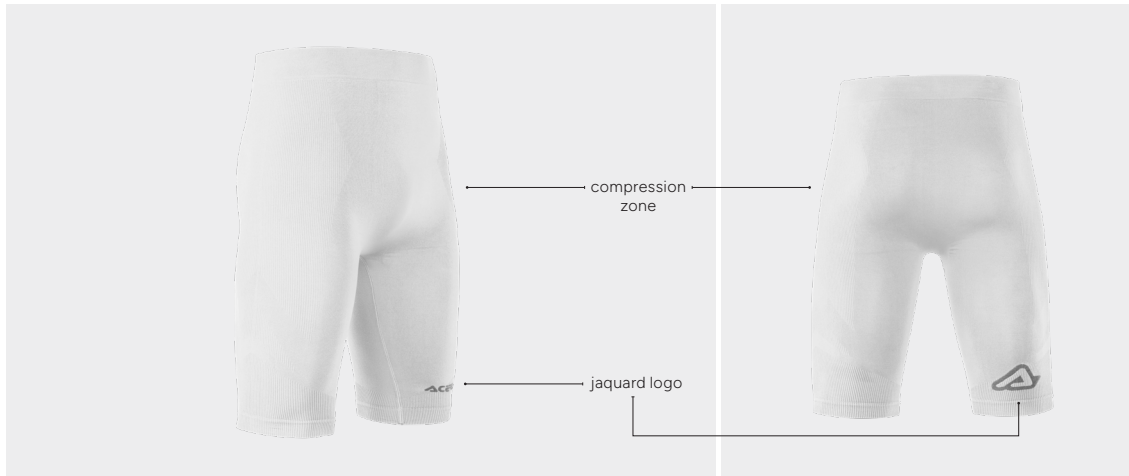

0910030.

Until: FEB 2027

EVO Shorts Underwear

92% POLYAMIDE
8% ELASTANE
195 GSM

4XS/3XS	CODE: 081
XXS/XS	CODE: 082
S/M	CODE: 063
L/XL	CODE: 067